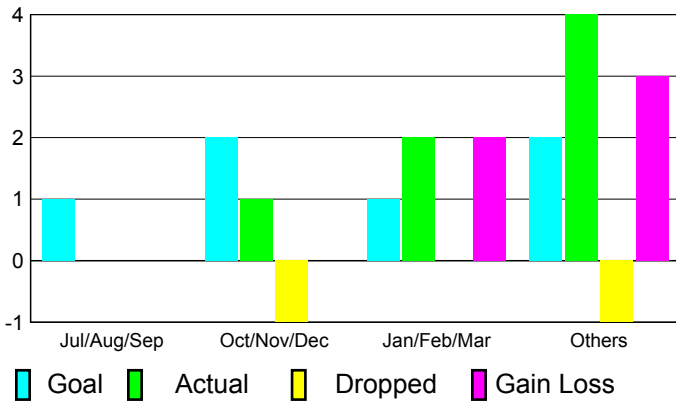

## CLUBS

**Club Results**  
2010-2011

**Clubs**  
2009-2010

Month	New Club Goal	Actual New Clubs	Actual Dropped Clubs	Gain/Loss of Clubs	Gain/Loss of Clubs
Jul/Aug/Sep	1	0	0	0	-2
Oct/Nov/Dec	2	1	-1	0	0
Jan/Feb/Mar	1	2	0	2	0
Apr/May/June	2	4	-1	3	1
<b>Totals</b>	<b>6</b>	<b>7</b>	<b>-2</b>	<b>5</b>	<b>-1</b>

### Club Results 2010-2011

Goal, New, Dropped, Gain/Loss

### Comparison of Club Gain/Loss

Current Year Compared to the Previous Year