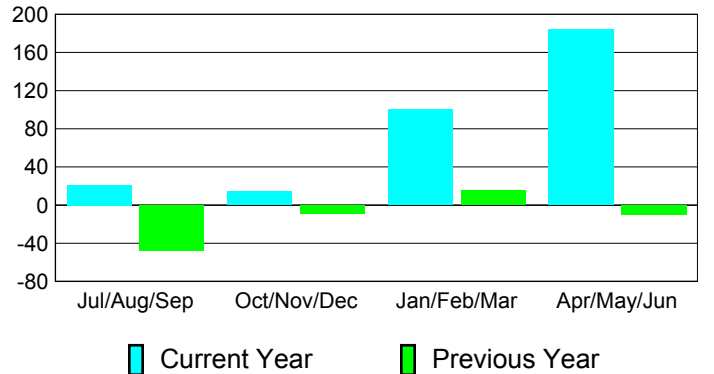

Gender Comparison 2010-2011

Jul/Aug/Sep

Oct/Nov/Dec

Jan/Feb/Mar

Apr/May/June

Male

Female