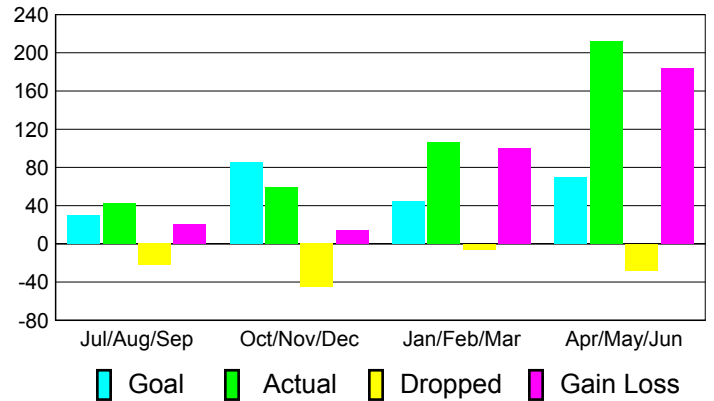

### YTD Status Quo Clubs 2010-2011

Status Quo Clubs Compared to Status Quo Members

## MEMBERSHIP

**Membership Results**  
2010-2011

**Membership**  
2009-2010

Month	Net Memb Goal	Actual New Memb	Actual Dropped Memb	Gain/Loss of Memb	Gain/Loss of Memb
Jul/Aug/Sep	30	43	-22	21	-48
Oct/Nov/Dec	85	59	-45	14	-9
Jan/Feb/Mar	45	106	-6	100	15
Apr/May/June	70	212	-28	184	-10
<b>Totals</b>	<b>230</b>	<b>420</b>	<b>-101</b>	<b>319</b>	<b>-52</b>

### Membership Results 2010-2011

Goal, New, Dropped, Gain/Loss

### Comparison of Membership Gain/Loss

Current Year Compared to the Previous Year